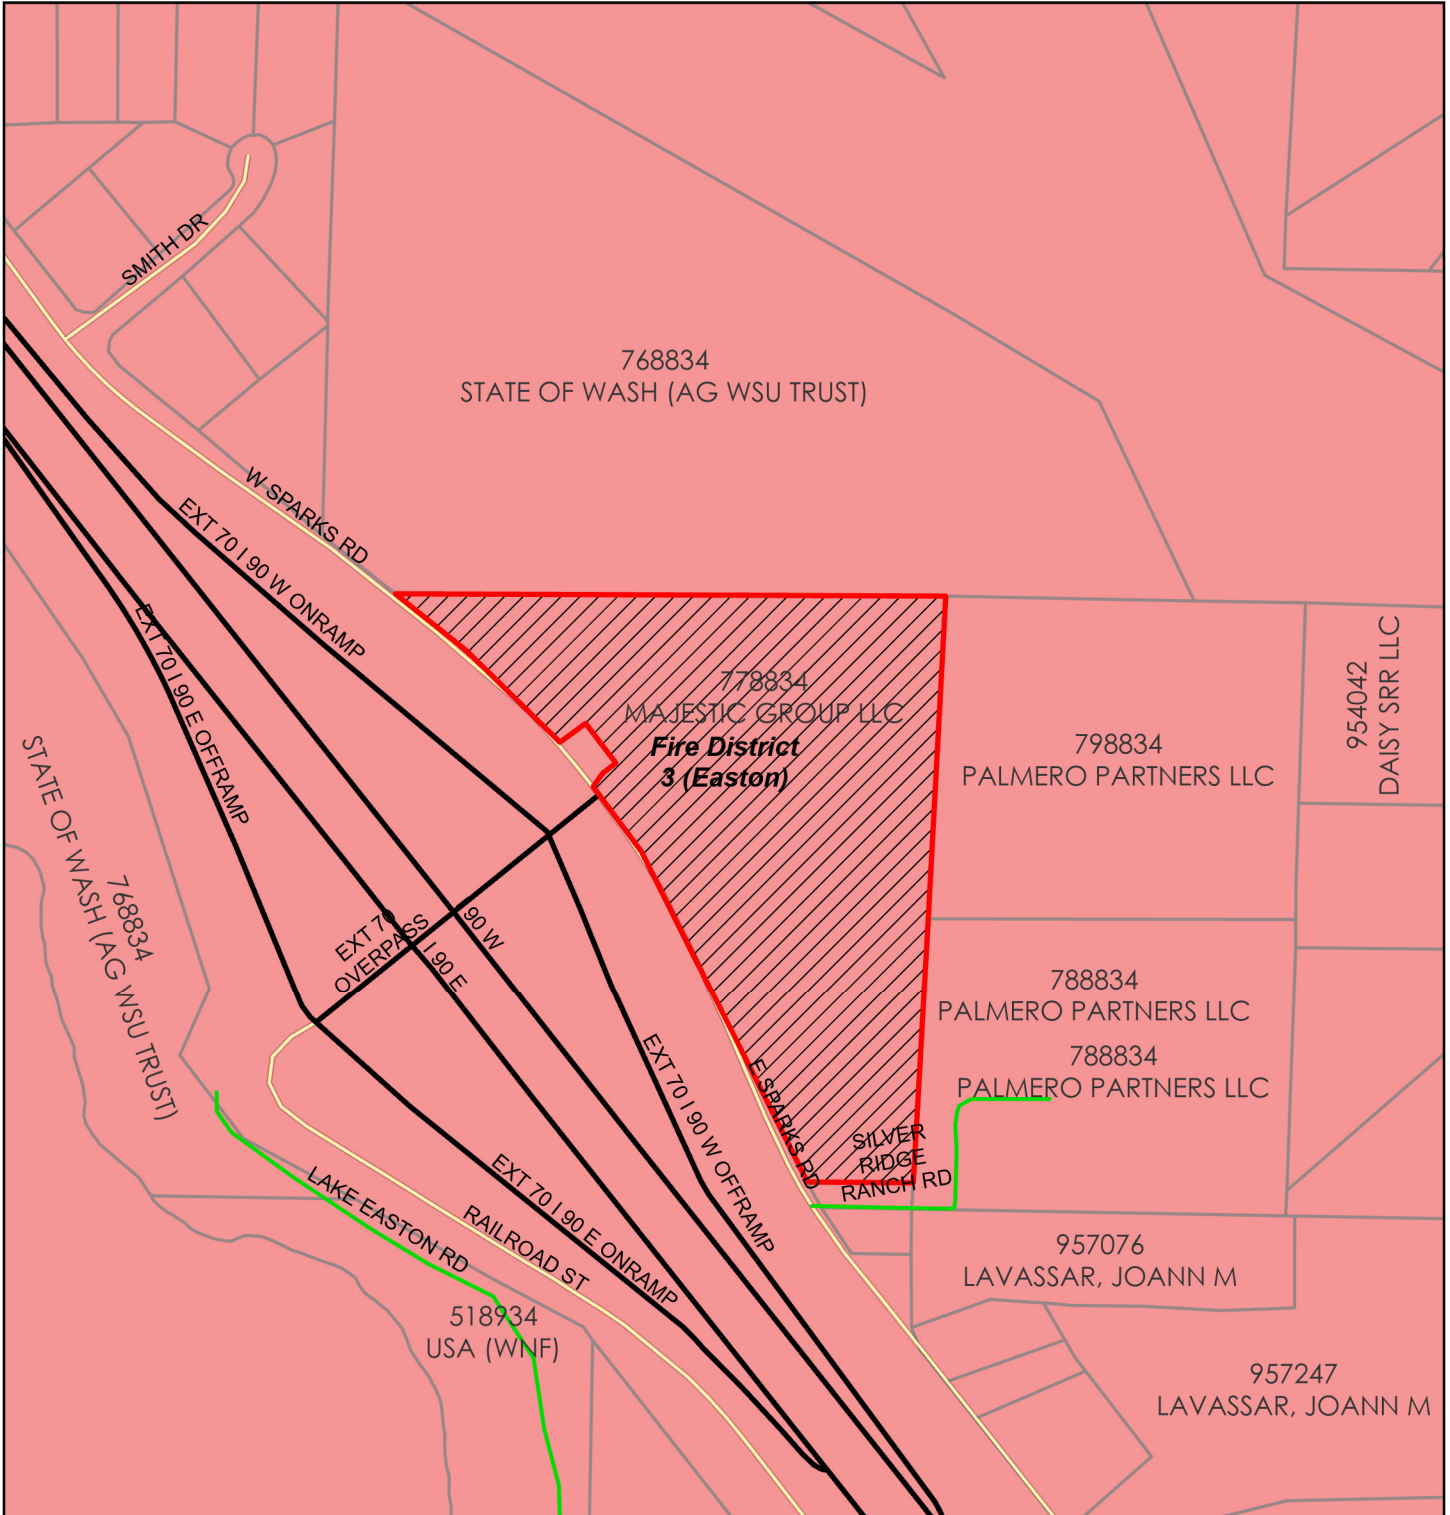

SE-24-00020 Majestic Group

Fire District

Kittitas County GIS

2024

Coordinate System: NAD 1983 StatePlane Washington South FIPS 4602 Feet